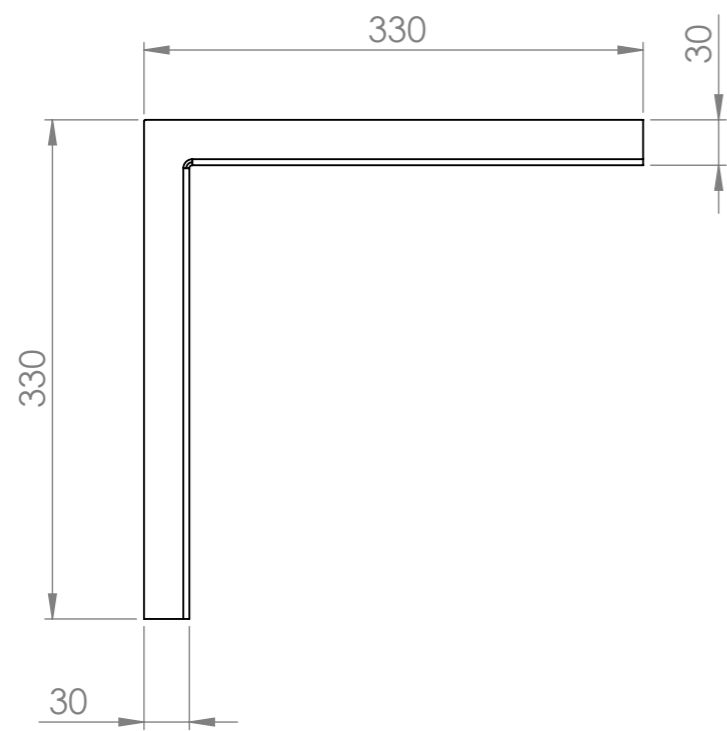

DRAWN	Evert Manders	DATE	3-4-2024
REVISION			

TITLE:  
**Corner Put 300x300x290x2mm BI**

**ADEZZ**<sup>®</sup>  
 WE PRODUCE GARDEN PRODUCTS FOR PROFESSIONALS

Liessentstraat 4, 5405 AG Uden (NL).  
 † 0031 (0)413 - 27 41 68.  
 e info@adezz.com, i www.adezz.com

Drawing:  
**Corner Put 300x300x290x2mm BI** **A3**

DRAWN	Evert Manders	DATE	3-4-2024
REVISION			

TITLE:  
Corner Put 300x300x290x2mm BI

**ADEZZ**<sup>®</sup>  
WE PRODUCE GARDEN PRODUCTS FOR PROFESSIONALS

Liessentstraat 4, 5405 AG Uden (NL).  
t 0031 (0)413 - 27 41 68.  
e info@adezz.com, i www.adezz.com

Drawing:  
Corner Put 300x300x290x2mm BI

A3

Color: -

Mass (kg):

SCALE:1:5

SHEET 2 OF 2