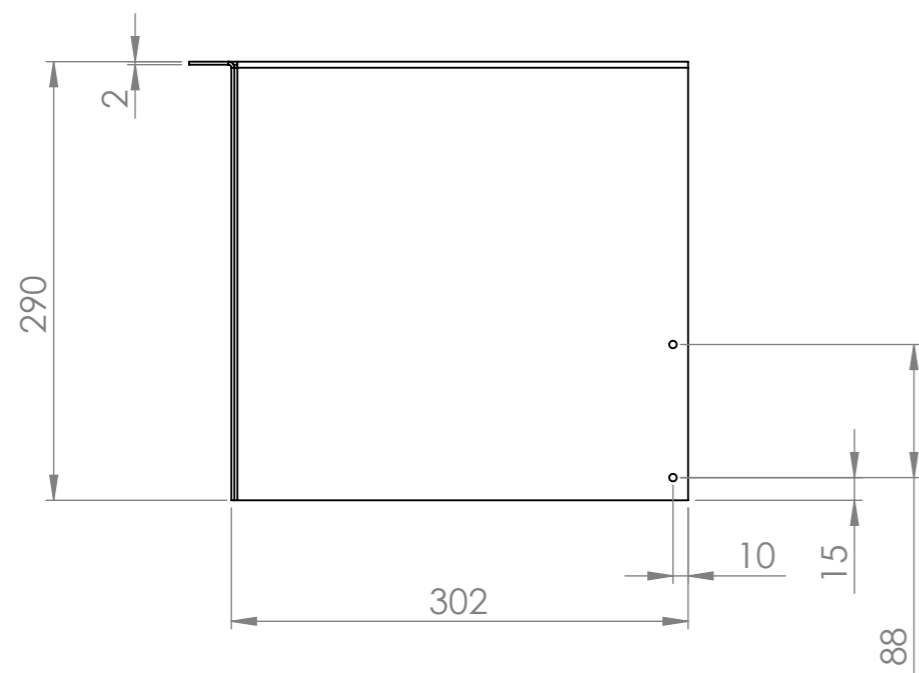

DRAWN	Evert Manders	DATE	3-4-2024
REVISION			

TITLE:  
**Corner Put 300x300x290x2mm BI**

**ADEZZ**<sup>®</sup>  
 WE PRODUCE GARDEN PRODUCTS FOR PROFESSIONALS

Liessentstraat 4, 5405 AG Uden (NL).  
 † 0031 (0)413 - 27 41 68.  
 e info@adezz.com, i www.adezz.com

Drawing:  
**Corner Put 300x300x290x2mm BI** **A3**

DRAWN	Evert Manders	DATE	3-4-2024
REVISION			

TITLE:  
Corner Put 300x300x290x2mm BI

**ADEZZ**<sup>®</sup>  
WE PRODUCE GARDEN PRODUCTS FOR PROFESSIONALS

Liessentstraat 4, 5405 AG Uden (NL).  
t 0031 (0)413 - 27 41 68.  
e info@adezz.com, i www.adezz.com

Drawing:  
Corner Put 300x300x290x2mm BI

A3

Color: -

Mass (kg):

SCALE:1:5

SHEET 2 OF 2