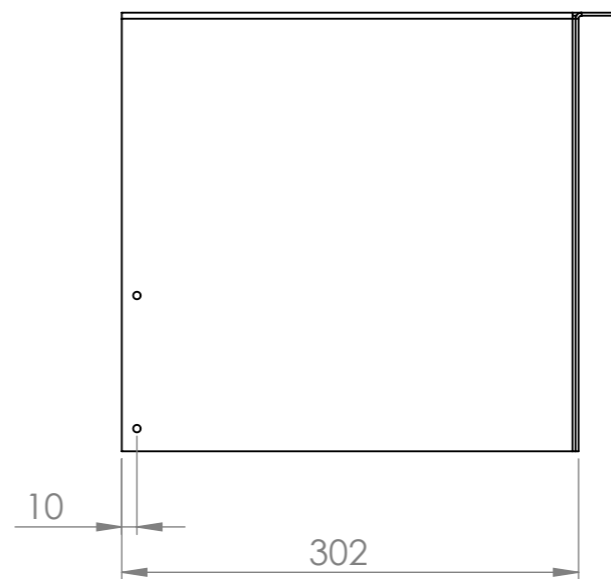

DRAWN	Evert Manders	DATE	3-4-2024
REVISION			

TITLE:  
**Corner Put 300x300x290x2mm BI**

**ADEZZ**<sup>®</sup>  
 WE PRODUCE GARDEN PRODUCTS FOR PROFESSIONALS

Liessentstraat 4, 5405 AG Uden (NL).  
 † 0031 (0)413 - 27 41 68.  
 e info@adezz.com, i www.adezz.com

Drawing:  
**Corner Put 300x300x290x2mm BI** **A3**

DRAWN	Evert Manders	DATE	3-4-2024
REVISION			

TITLE:  
Corner Put 300x300x290x2mm BI

**ADEZZ**<sup>®</sup>  
WE PRODUCE GARDEN PRODUCTS FOR PROFESSIONALS

Liessentstraat 4, 5405 AG Uden (NL).  
t 0031 (0)413 - 27 41 68.  
e info@adezz.com, i www.adezz.com

Drawing:  
Corner Put 300x300x290x2mm BI

A3

Color: -

Mass (kg):

SCALE:1:5

SHEET 2 OF 2